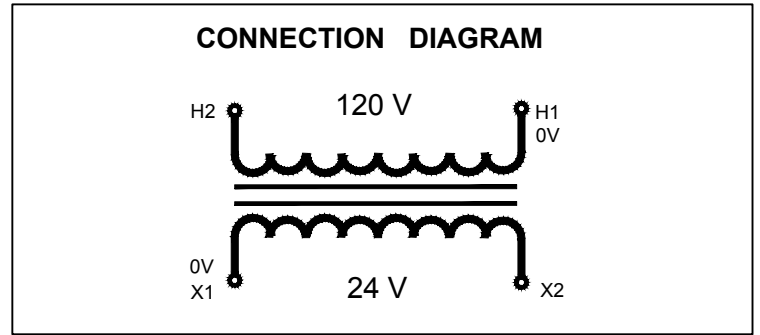

WIRING CONNECTION

PRIMARY :	
VOLTS	CONNECT LINES TO :
120	H1-H2
SECONDARY :	
VOLTS	CONNECT LINES TO :
24	X1-X2

LETTER	MOUNTING SLOTS INCHES / MM
	a b
S	0.25 x 0.500 6.4 x 12.7
T	0.25 x 0.625 6.4 x 15.9

DIMENSIONS INCHES / MM