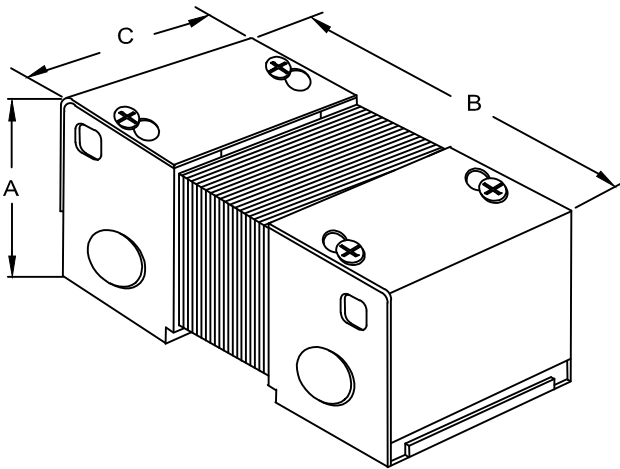

DESCRIPTION	
MODEL	XF-24-50
Type	Enclosed, Indoor application
VA	50
Primary (Volts)	120
Secondary (Volts)	24
Input /Output Amps	0.42 / 2.08
Temperature Rise	95°C
Insulation Class	B (130°C)
Frequency	60Hz
Polarity	additive
Noise level	less than 40DB
Winding	Copper
Approvals	UL listed CSA approved

WIRING CONNECTION

PRIMARY :	
VOLTS	CONNECT LINES TO :
120	H1-H2
SECONDARY :	
VOLTS	CONNECT LINES TO :
24	X1-X2

LETTER	MOUNTING SLOTS INCHES / MM
	a b
S	0.25 x 0.500 6.4 x 12.7
T	0.25 x 0.625 6.4 x 15.9

DIMENSIONS INCHES / MM