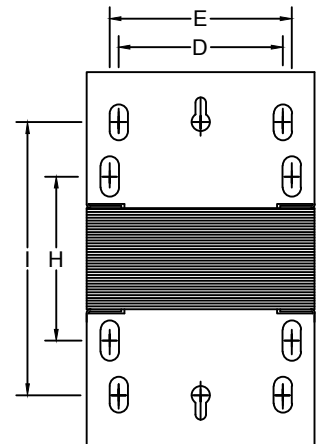

DESCRIPTION	
MODEL	XF-24-50
Type	Enclosed, Indoor application
VA	50
Primary (Volts)	120
Secondary (Volts)	24
Input /Output Amps	0.42 / 2.08
Temperature Rise	95°C
Insulation Class	B (130°C)
Frequency	60Hz
Polarity	additive
Noise level	less than 40DB
Winding	Copper
Approvals	UL listed CSA approved

WIRING CONNECTION

PRIMARY :	
VOLTS	CONNECT LINES TO :
120	H1-H2
SECONDARY :	
VOLTS	CONNECT LINES TO :
24	X1-X2

LETTER	MOUNTING SLOTS INCHES / MM
	a b
S	0.25 x 0.500 6.4 x 12.7
T	0.25 x 0.625 6.4 x 15.9

DIMENSIONS INCHES / MM

VA	A	B	C	D	E	F	G	H	I	J	K	L	M	SHIP WEIGHT LBS / KG
50	2.82 71.6	5.13 130.3	3.13 79.5	2.25 57.2	2.50 63.5			2.25(T) 57.2	3.75(S) 95.3					3.25 1.5