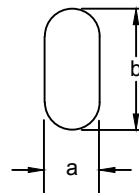

DESCRIPTION	
MODEL	XF-24-50
Type	Enclosed, Indoor application
VA	50
Primary (Volts)	120
Secondary (Volts)	24
Input /Output Amps	0.42 / 2.08
Temperature Rise	95°C
Insulation Class	B (130°C)
Frequency	60Hz
Polarity	additive
Noise level	less than 40DB
Winding	Copper
Approvals	UL listed CSA approved

WIRING CONNECTION

PRIMARY :	
VOLTS	CONNECT LINES TO :
120	H1-H2
SECONDARY :	
VOLTS	CONNECT LINES TO :
24	X1-X2

LETTER	MOUNTING SLOTS INCHES / MM
	a b
S	0.25 x 0.500 6.4 x 12.7
T	0.25 x 0.625 6.4 x 15.9

DIMENSIONS INCHES / MM

VA	A	B	C	D	E	F	G	H	I	J	K	L	M	SHIP WEIGHT LBS / KG
50	2.82 71.6	5.13 130.3	3.13 79.5	2.25 57.2	2.50 63.5			2.25(T) 57.2	3.75(S) 95.3					3.25 1.5